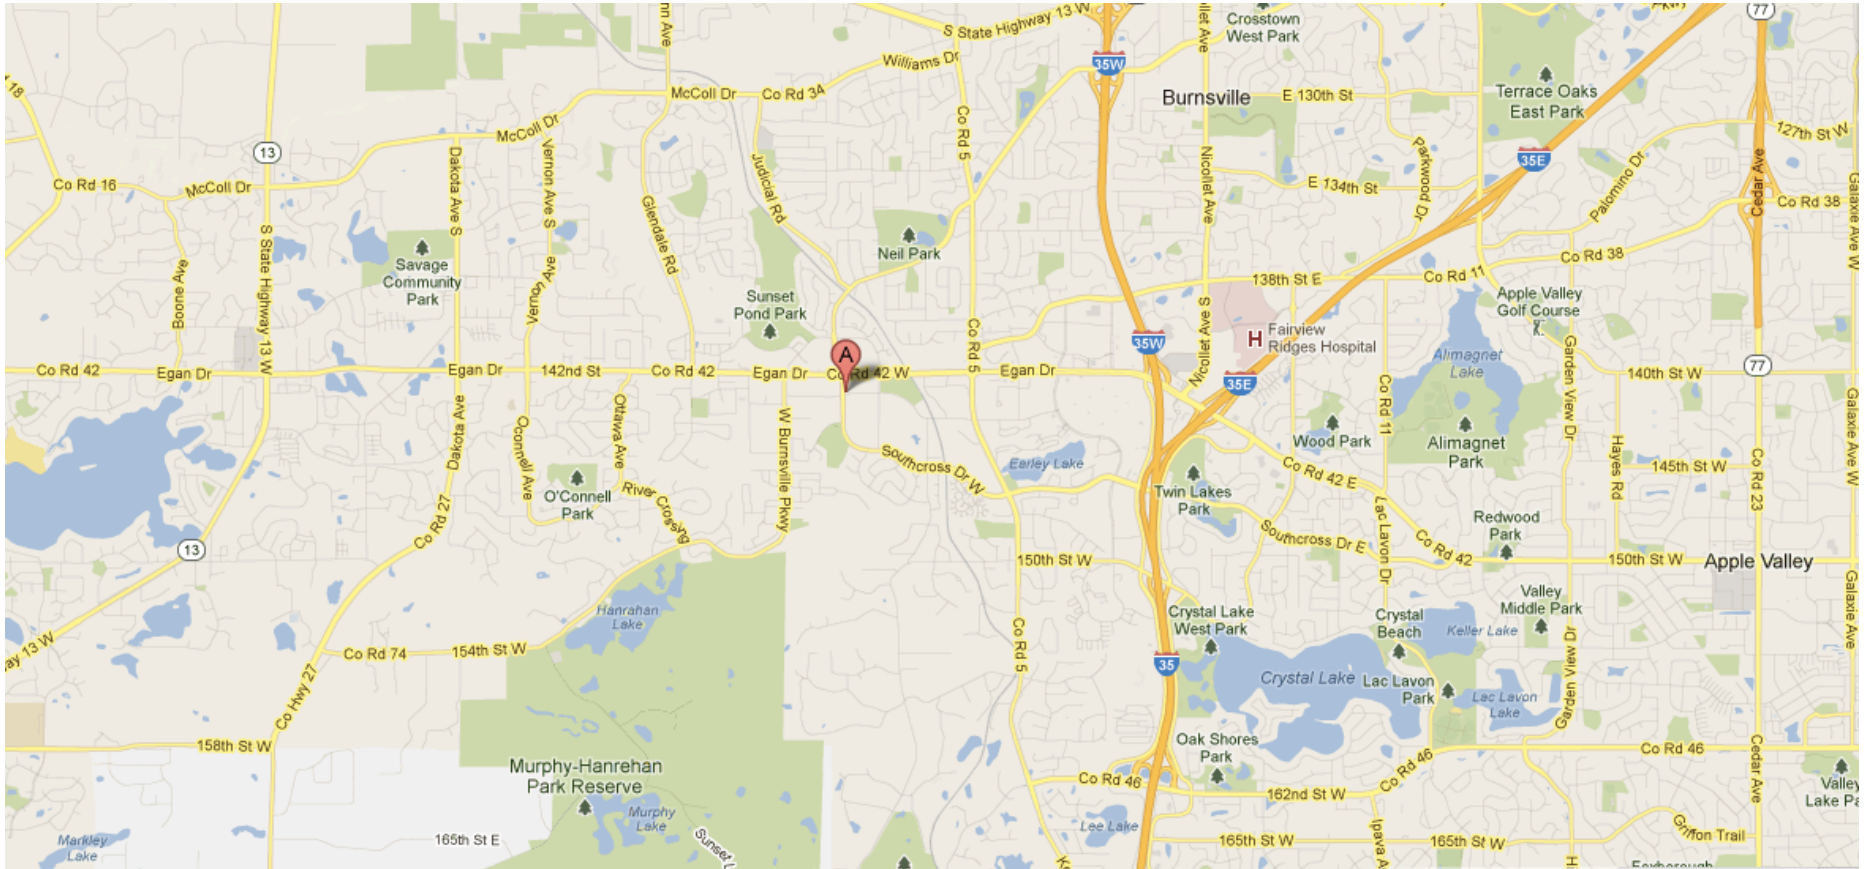

Wide View

Zoom in PDF for a closer view or find zoomed in map on the next page.

Zoomed In View

(You're able to turn left/right onto Southcross directly off of Co Rd 42 – this is NOT a stop sign or a stop light), there is no need to take Judicial to get to the gym.

*Entrance Door: located at the front of the building - center door; to the right of Noran clinic.