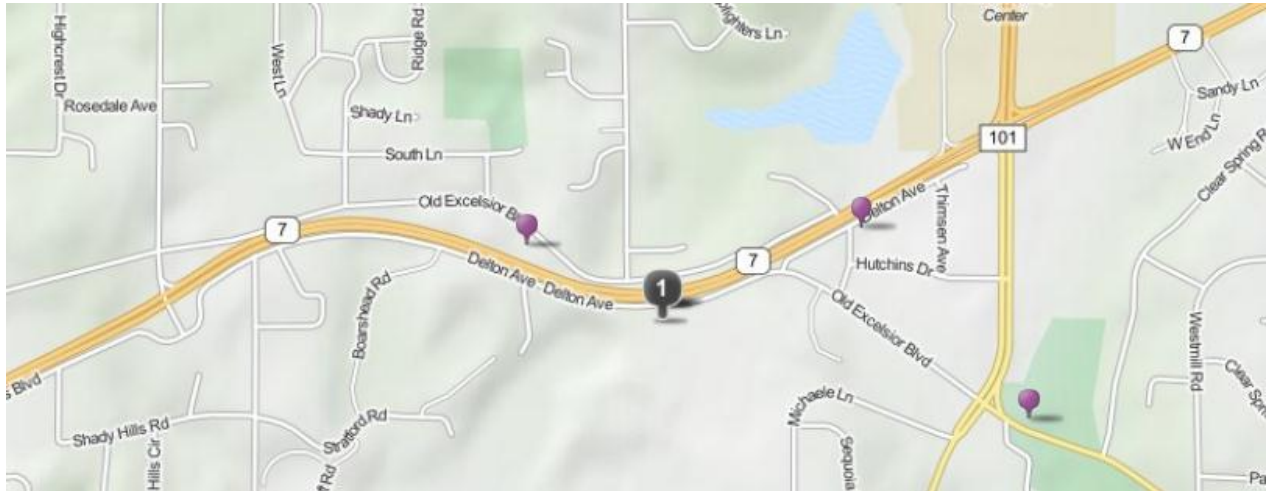

2012 MN Men's Gymnastics State Championship Map to Minnetonka High School

Minnetonka High School
18301 Highway 7, Minnetonka, MN 55345

Directions:

From 494

Take Highway 7 Westbound (Exit 16b)

Turn Left on Highway 101

Turn Right on Old Excelsior Blvd.

Minnetonka High School is on the left